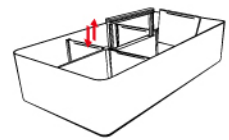

Smart Caddy has two handles : active and fixed handle, and three sizes suitable for various purposes.

Video

Stackable

Adjustable dividers

Active handle

ITEM NO.	S-282
PACKING	1 SET/PAPER BAND, 18 SETS/CTN/0.075CBM 6/7.5KGS
SIZE	204 x 164 x 143 (mm)
COLOR	01 04 18 31 00 (Fixed handle)