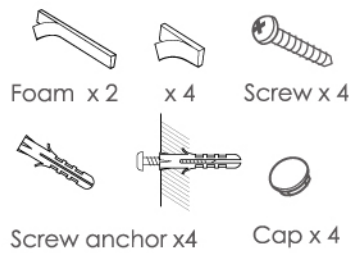

Includes

1. Wall Hanging