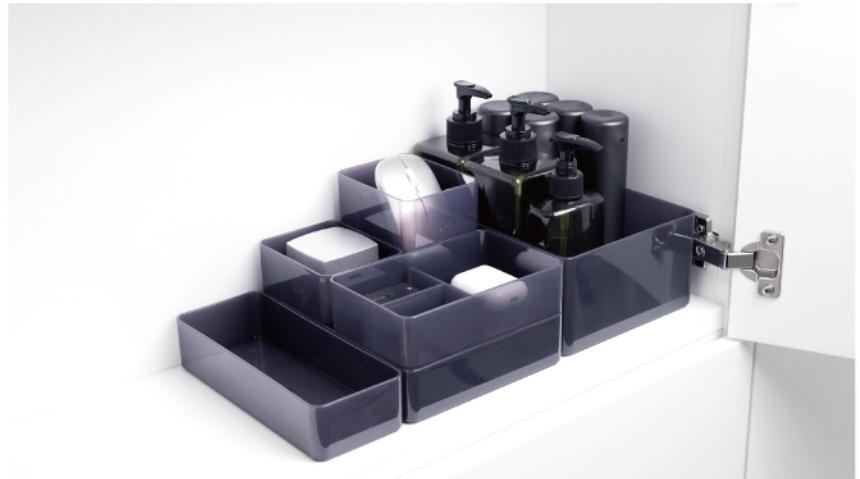

Blocks Series

The Blocks Series comes in 7 sizes, each of which can be stacked and matched with each other, making it very suitable for organizing and storing a large number of diverse items.

Cabinet