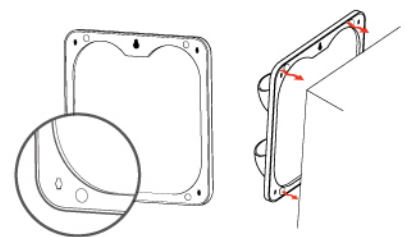

Includes

1. Wall Hanging

2. Magnet

3. Wall Screwing

4. Wall Pasting

Video

ITEM NO. S-881
 PACKING 1 SET/WINDOW BOX, 36 SETS/CTN/0.115CBM 13/14.5KGS
 SIZE 210 x 210 x 53 (mm)
 COLOR 01 04 18 10 00

ITEM NO. S-882
 PACKING 1 SET/WINDOW BOX, 36 SETS/CTN/0.115CBM 12/13.5KGS
 SIZE 210 x 210 x 53 (mm)
 COLOR 01 04 18 10 00