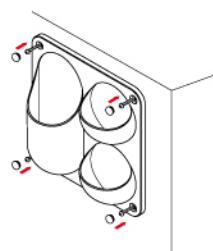

Includes

1. Wall Hanging

2. Magnet

3. Wall Screwing

4. Wall Pasting

Video

ITEM NO. S-881
 PACKING 1 SET/WINDOW BOX, 36 SETS/CTN/0.115CBM 13/14.5KGS
 SIZE 210 x 210 x 53 (mm)
 COLOR 01 04 18 10 00

ITEM NO. S-882
 PACKING 1 SET/WINDOW BOX, 36 SETS/CTN/0.115CBM 12/13.5KGS
 SIZE 210 x 210 x 53 (mm)
 COLOR 01 04 18 10 00